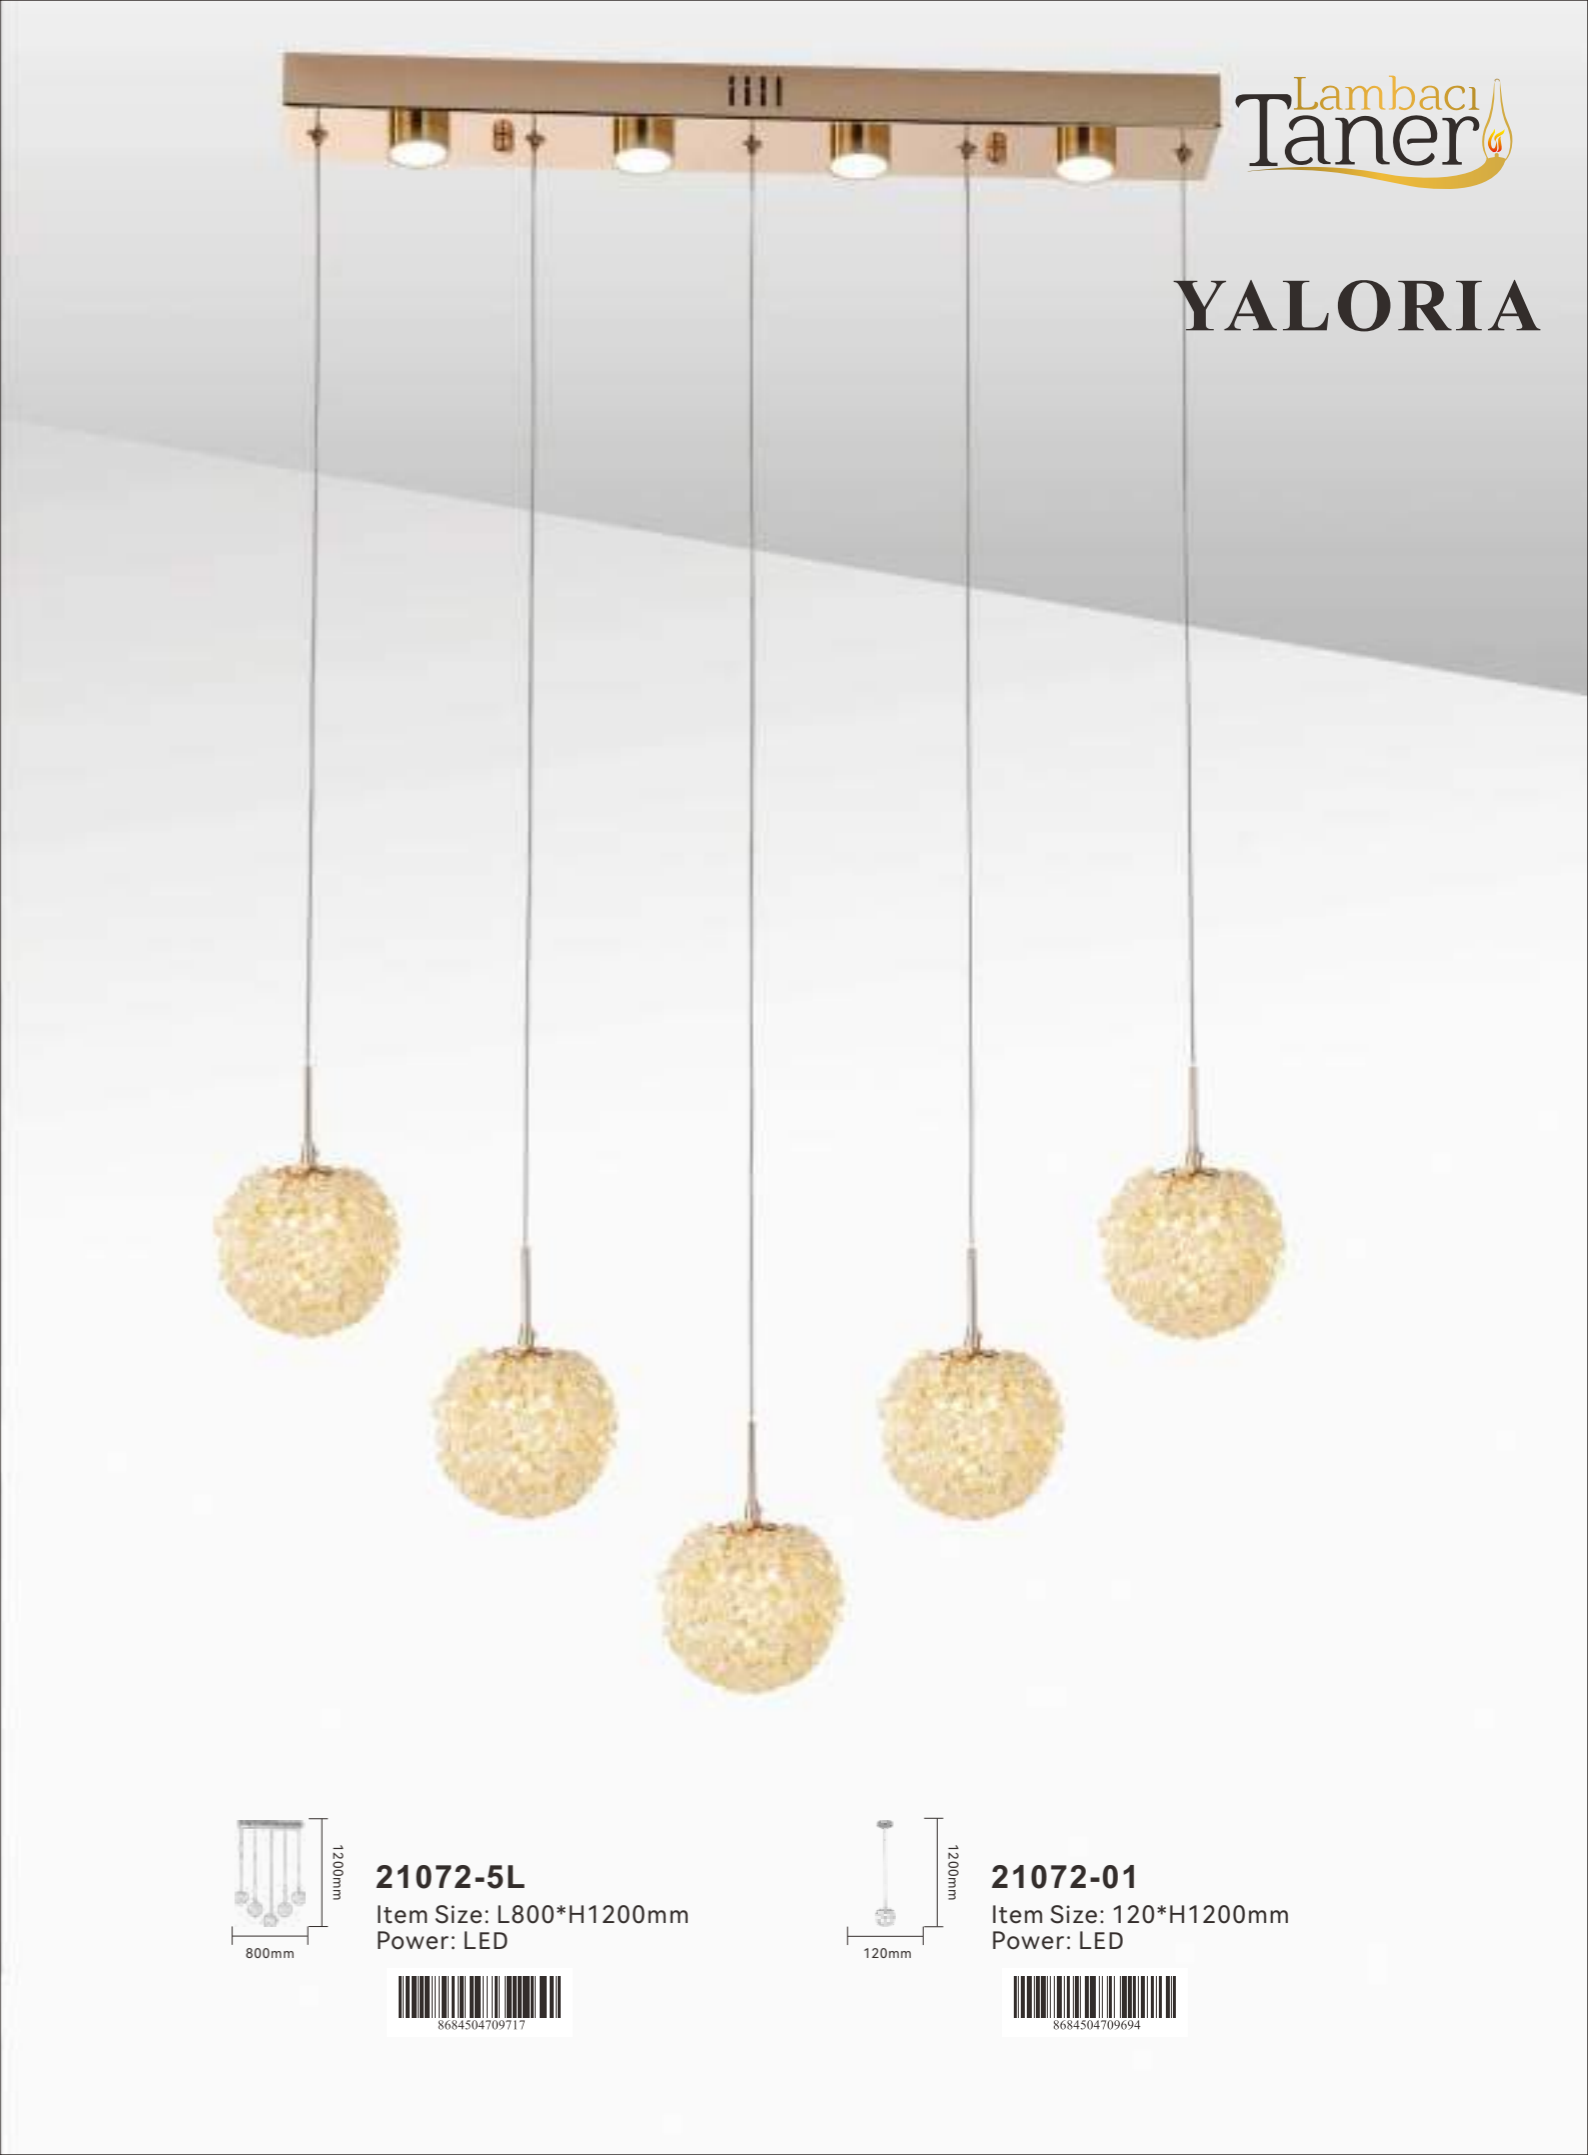

YALORIA

21072-5L

Item Size: L800*H1200mm
Power: LED

8684504709717

21072-01

Item Size: 120*H1200mm
Power: LED

8684504709694