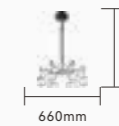

# DEREM

**24092-22**  
Item Size: 720\*3000mm  
Power: LED

8684504702930

**24092-12**  
Item Size: 980\*900mm  
Power: LED

8684504702916

**24092-6**  
Item Size: 660\*900mm  
Power: LED

8684504702893

NEVAL