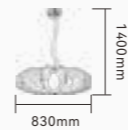

# OPHELIA

**24187-10-GD**

Item Size:  $\Phi$ 830\*H1400mm  
Power: LED 110W

8684504709458

**24187-08-GD**

Item Size:  $\Phi$ 600\*H1300mm  
Power: LED 64W

8684504709434