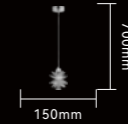

24109-01-CH

Item Size: 150*700mm
Power: LED