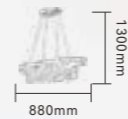

JANORIA

24189-4L

Item Size: 880*320*H1300mm
Power: LED 92W

8684504709526

24189-60

Item Size: Φ 520*H1300mm
Power: LED 53W

8684504709519

24189-50

Item Size: Φ 480*H1300mm
Power: LED 45W

8684504709502