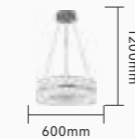

# ORELIA

**24204-2P**

Item Size:  $\Phi$ 800\*H1500mm  
Power: LED

8684504710058

**24204-60**

Item Size:  $\Phi$ 600\*H1200mm  
Power: LED

8684504710041