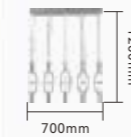

ALENYA

24201-5L

Item Size: 700*80*H1200mm
Power: LED 60W

8684504709960

24201-01

Item Size: Φ 100*H1200mm
Power: LED 12W

8684504709939