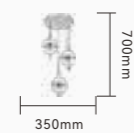

24066-57

Item Size: 450*700mm
Power: LED