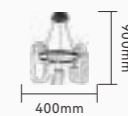

DEBORA

24046-4
Item Size: 480*900mm
Power: LED

8684504700943

24046-3
Item Size: 400*900mm
Power: LED

8684504700936