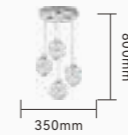

Item Size: 150\*300mm  
Power: LED

**MENEKŞE**  
**KROM / GOLD**

**24109-5S-GL**

Item Size: 800\*800mm  
Power: LED

8684504710447

**24109-06-GL**

Item Size: 450\*800mm  
Power: LED

8684504710430