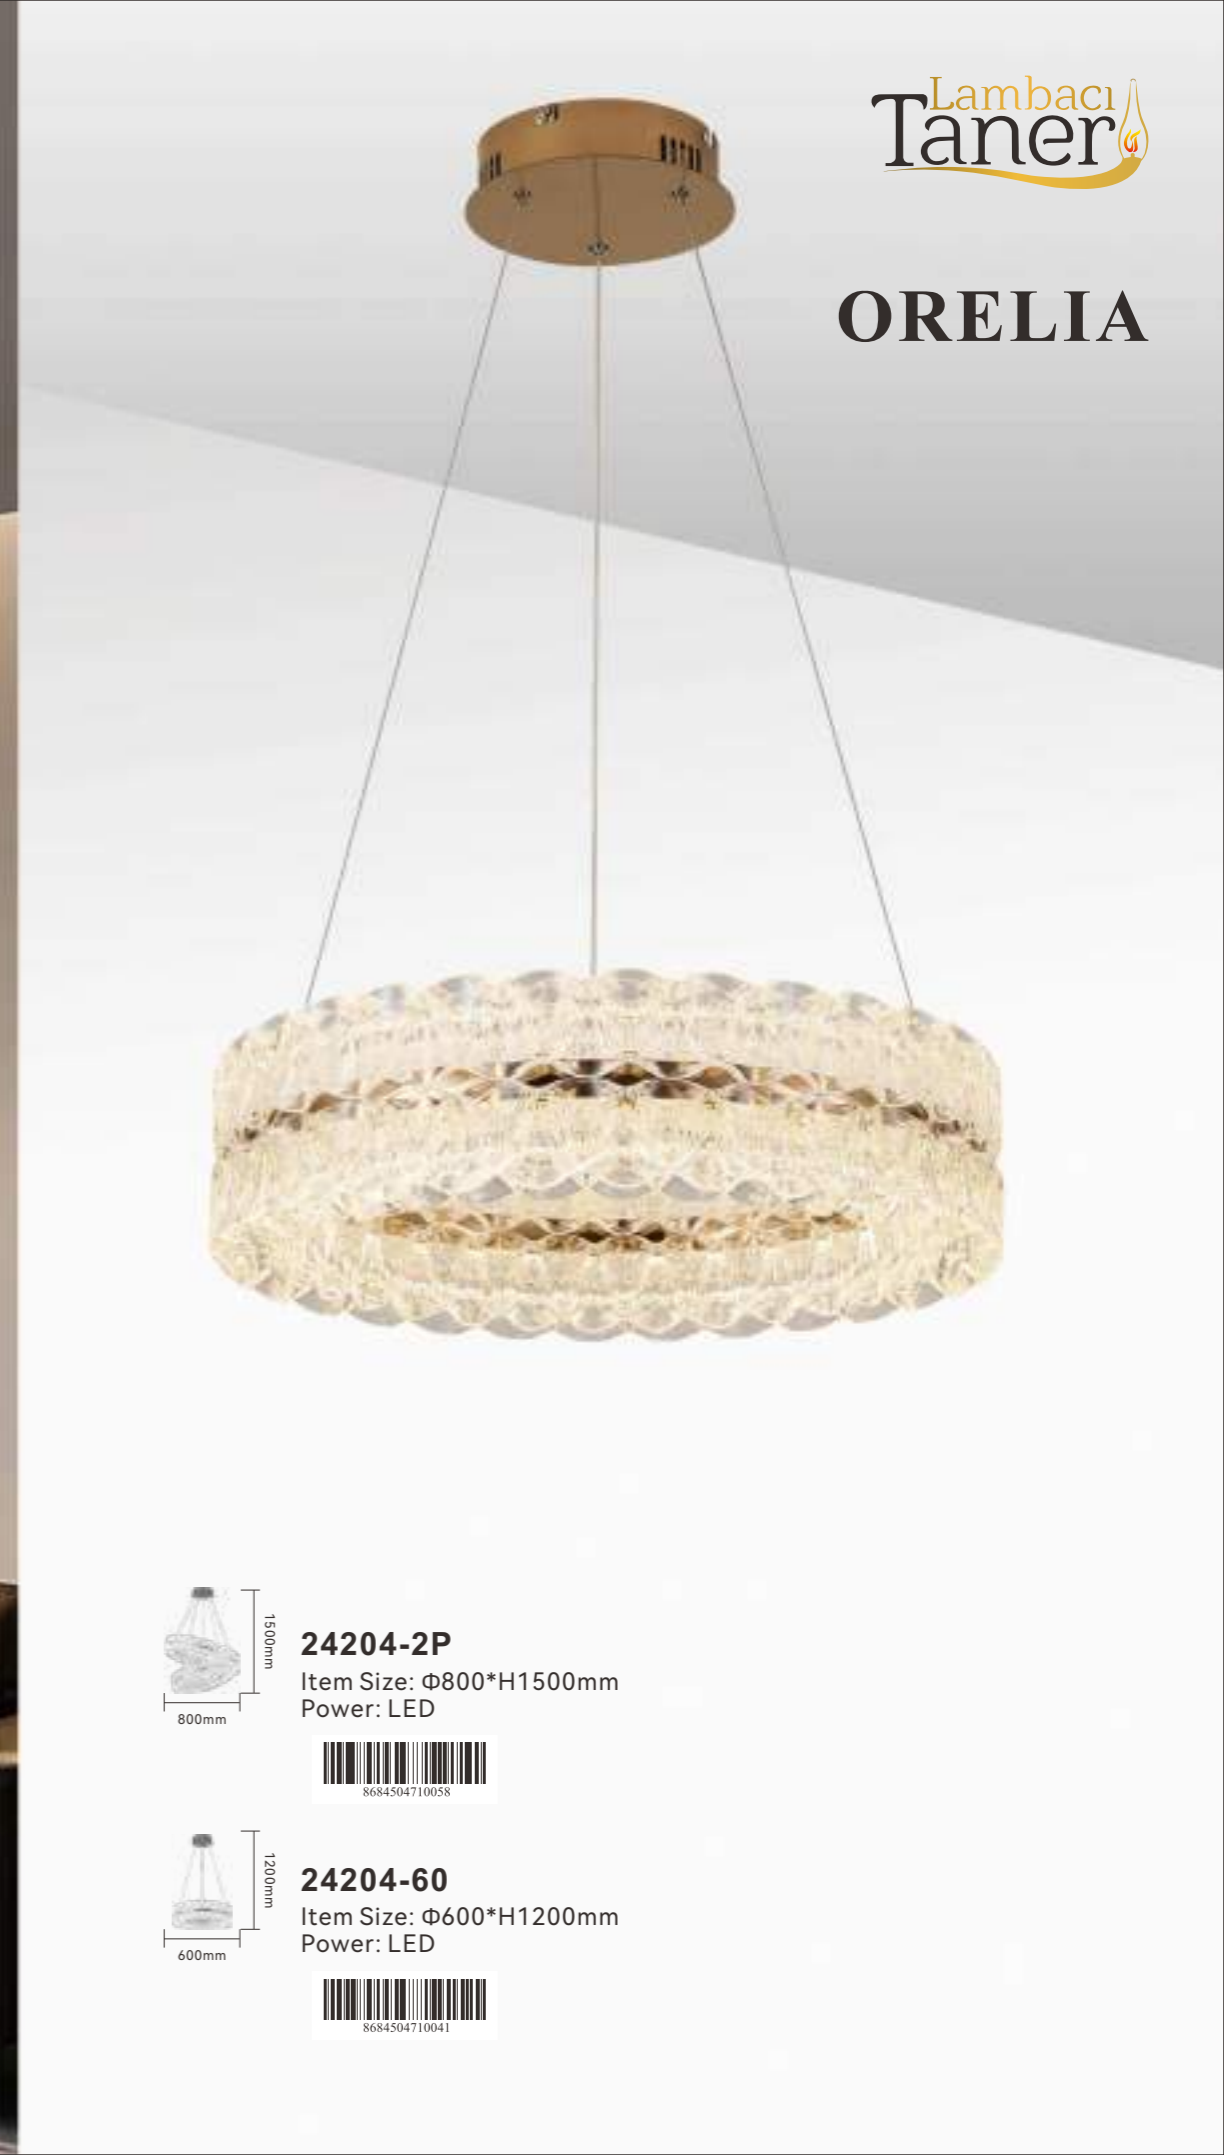

# ORELIA

**24204-2P**

Item Size:  $\Phi$ 800\*H1500mm  
Power: LED

8684504710058

**24204-60**

Item Size:  $\Phi$ 600\*H1200mm  
Power: LED

8684504710041