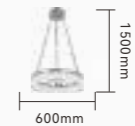

# MODERN SIMPLICITY

**24129-100S-GD**

Item Size: L1130\*W45\*H1500mm  
Power: LED

8684504706761

**24129-60-GD**

Item Size:  $\Phi$ 600\*H1500mm  
Power: LED

8684504706747