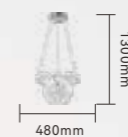

JANORIA

24189-4L

Item Size: 880*320*H1300mm
Power: LED 92W

8684504709526

24189-60

Item Size: Φ 520*H1300mm
Power: LED 53W

8684504709519

24189-50

Item Size: Φ 480*H1300mm
Power: LED 45W

8684504709502