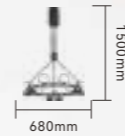

# SEVONA

**24158-2P**

Item Size:  $\Phi$ 800\*H1500mm  
Power: LED 196W

**24158-60**

Item Size:  $\Phi$ 600\*H1200mm  
Power: LED 92W

# SERALYA

**24182-16Y**

Item Size:  $\Phi$ 780\*H1500mm  
Power: LED 80W

**24182-12Y**

Item Size:  $\Phi$ 680\*H1500mm  
Power: LED 60W