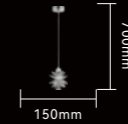

**24109-04-GL**

Item Size: 350\*800mm  
Power: LED

8684504710423

MENEKŞE  
KROM / GOLD

**24109-01-GL**

Item Size: 150\*700mm  
Power: LED

**24109-1W-GL**

Item Size: 150\*300mm  
Power: LED