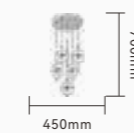

LORET

24066-57

Item Size: 450*700mm
Power: LED

24066-3Y

Item Size: 350*700mm
Power: LED