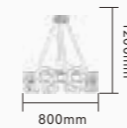

24126-8Y

Item Size: Φ 800*H1200mm
Power: LED