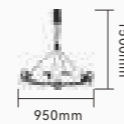

AVSIRA

21070-16Y

Item Size: Φ 950*H1500mm
Power: LED 100W