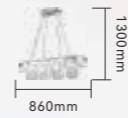

SANVERA

24190-1L

Item Size: 860*300*H1300mm
Power: LED 36W

24190-60

Item Size: Φ 580*H1300mm
Power: LED 31W

24190-50

Item Size: Φ 480*H1300mm
Power: LED 27W