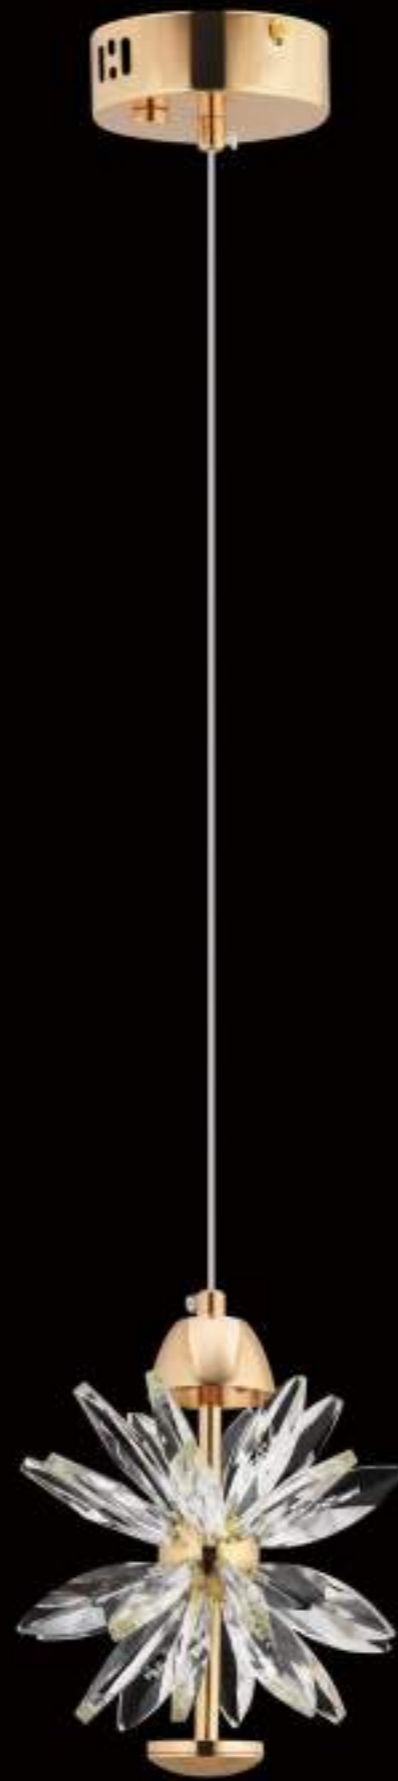

MENEKŞE
KROM / GOLD

24109-01-GL

Item Size: 150*700mm
Power: LED

24109-1W-GL

Item Size: 150*300mm
Power: LED