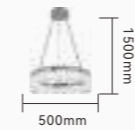

# MAVELLA

**24196-3Y**  
Item Size:  $\Phi$ 300\*H1200mm  
Power: LED

**24196-01**  
Item Size: 120\*H1200mm  
Power: LED

**24129-2Y-GD**

Item Size:  $\Phi$ 600\*H1500mm

Power: LED

8684504706730

**24129-50-GD**