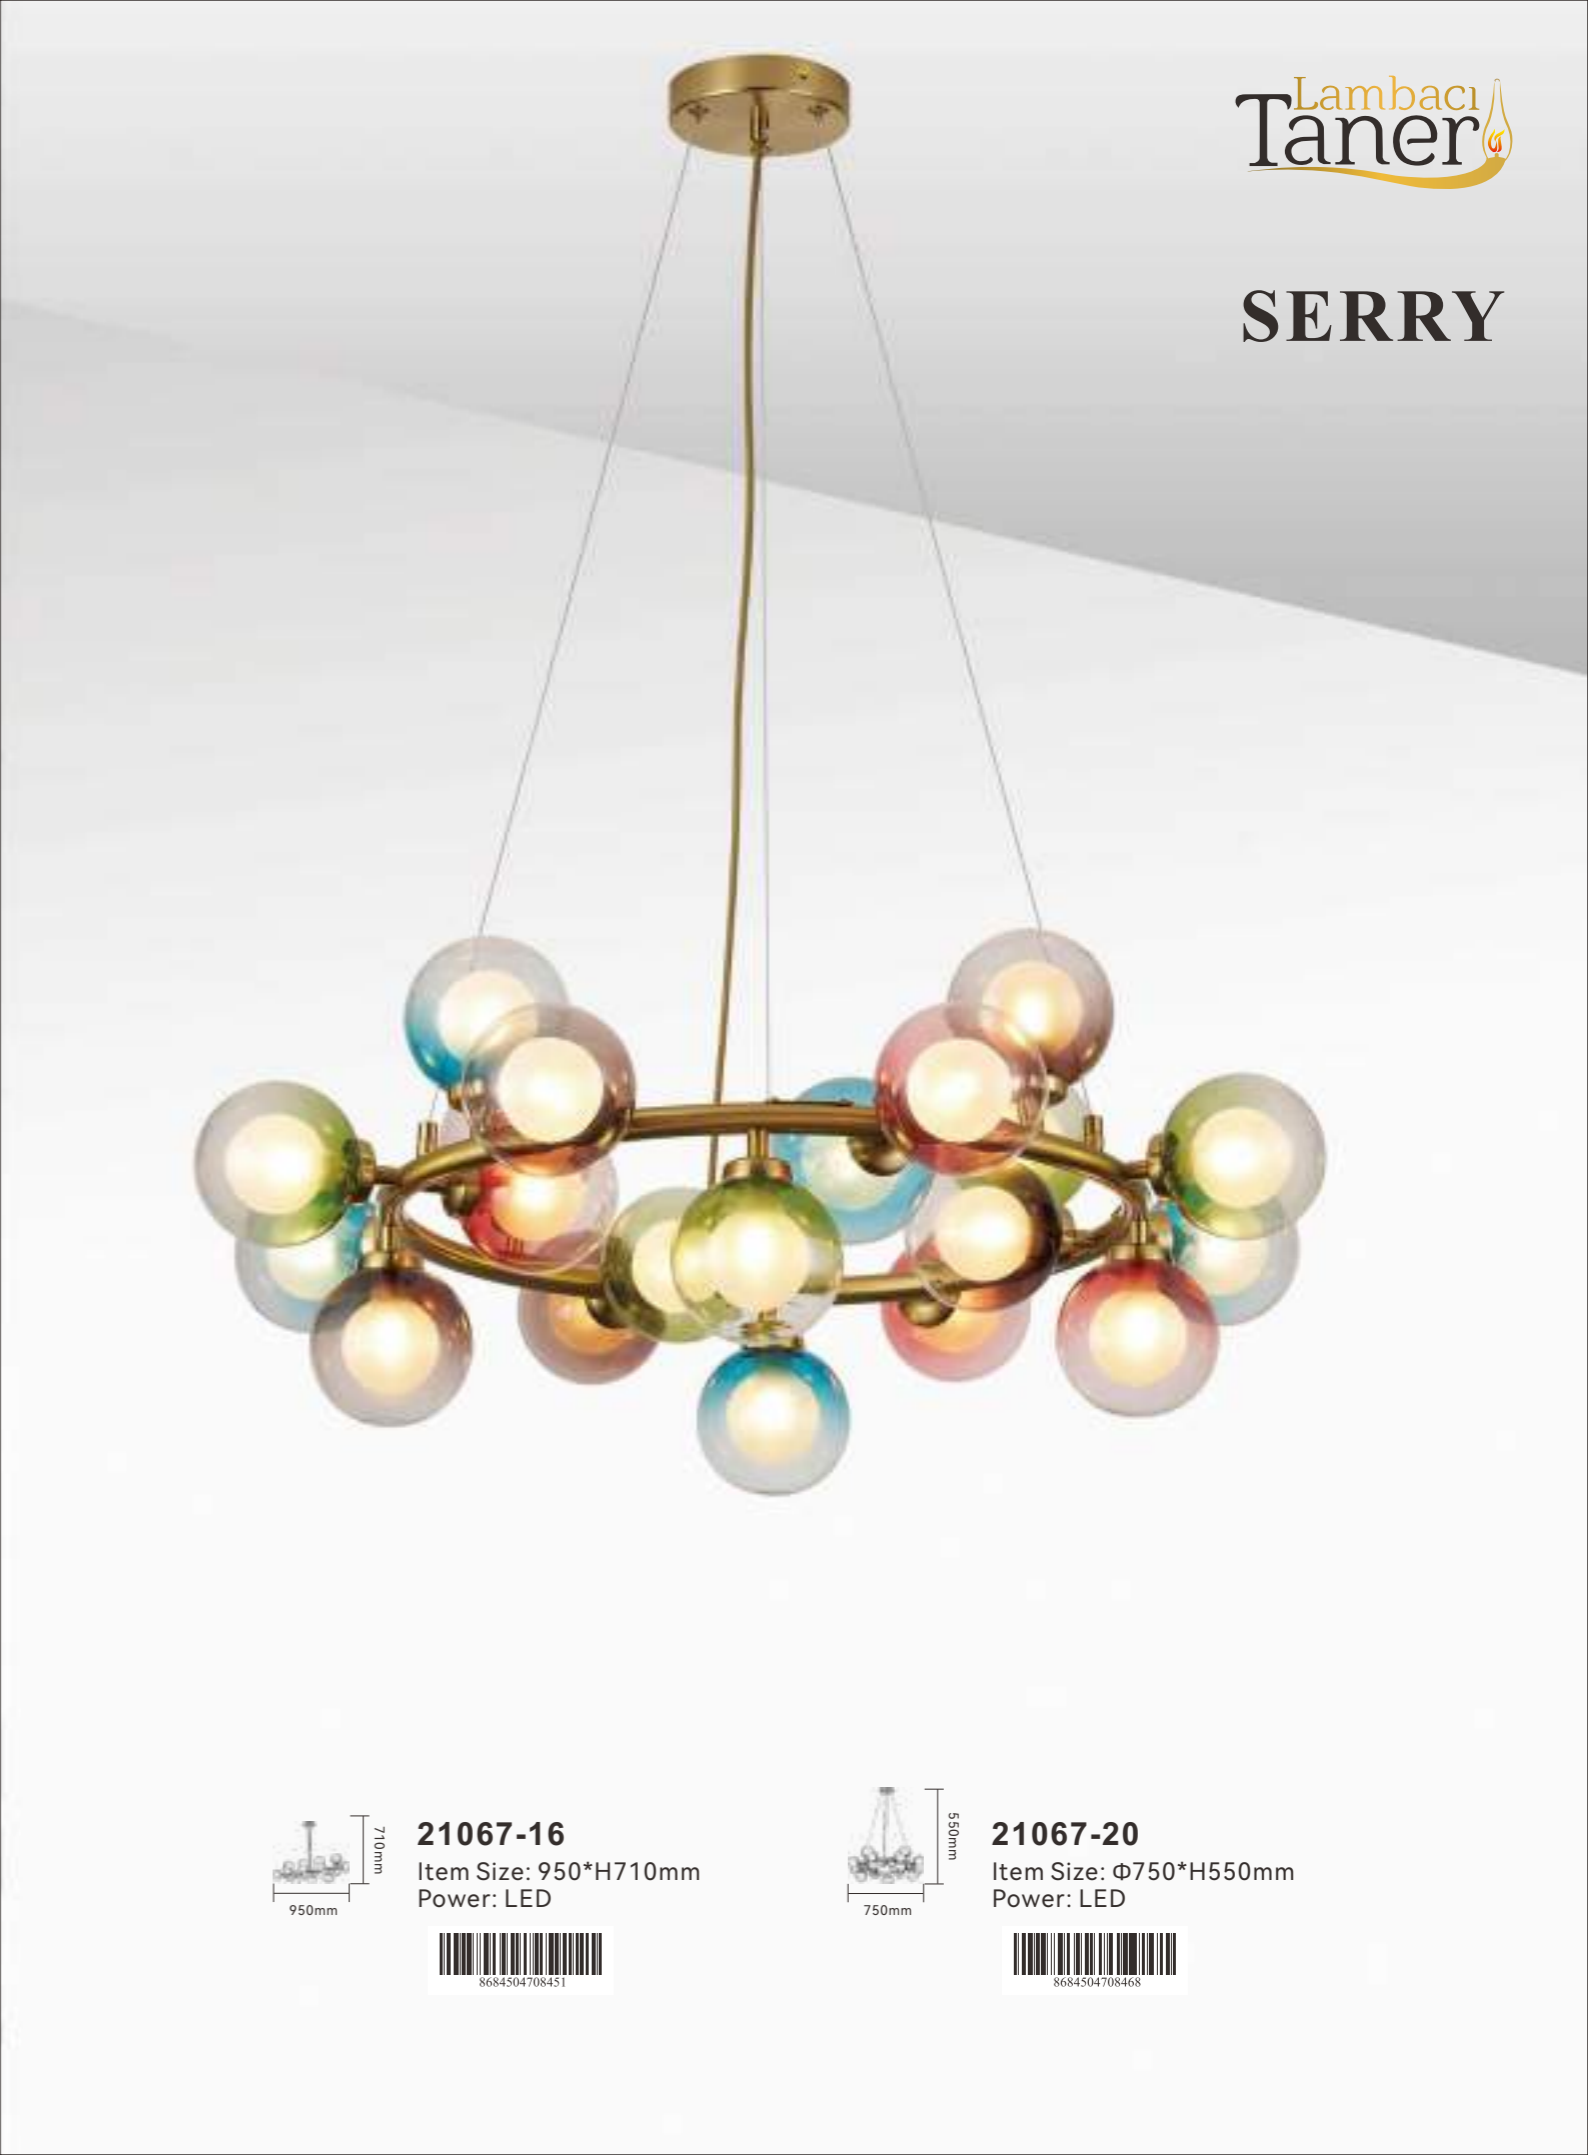

## MODERN SIMPLICITY

**21069-5L**

Item Size: 114\*H850mm  
Power: LED

8684504708499

**21069-1W**

Item Size: 240\*H230mm  
Power: LED

8684504708529

SERRY