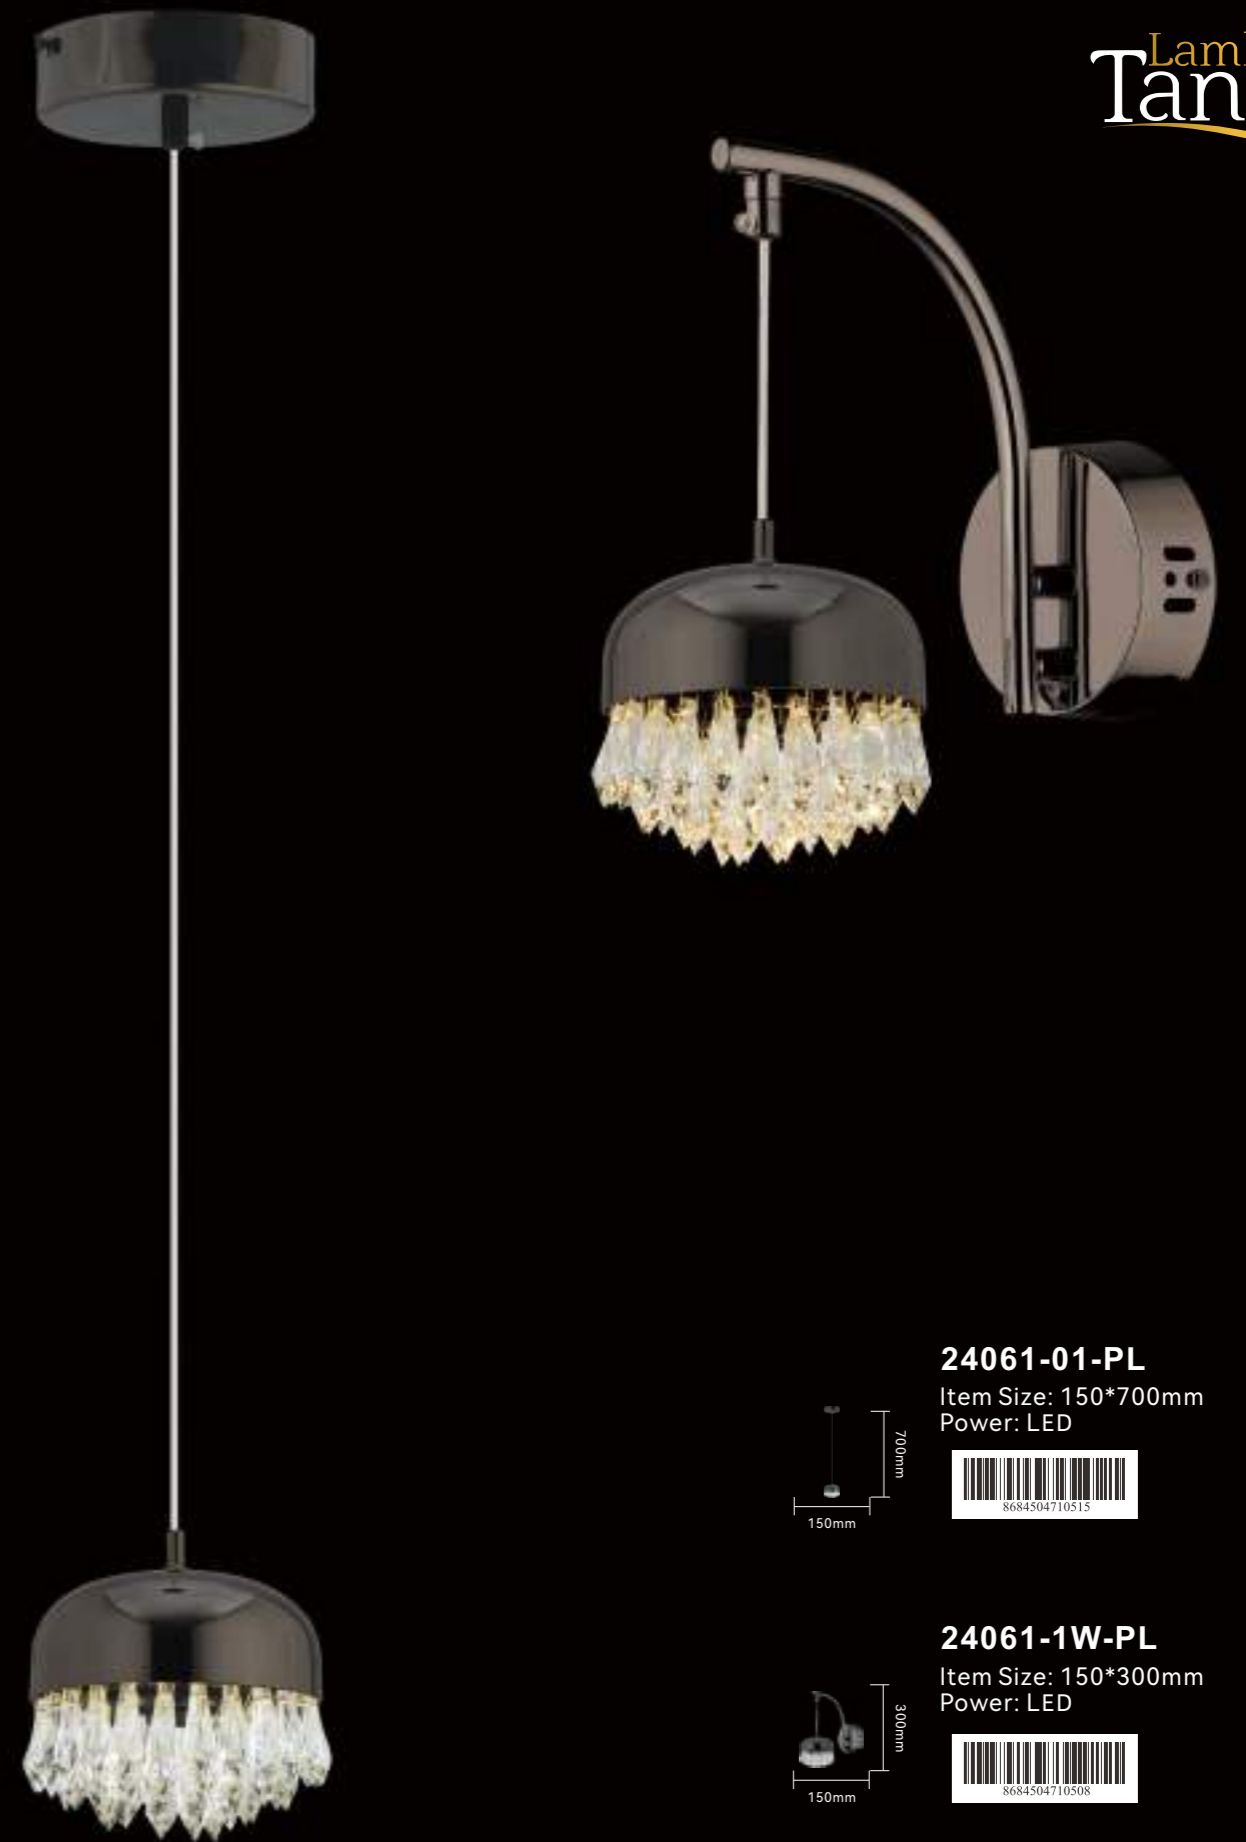

8684504703395

**GEMMA**  
GOLD/ PLATİN

**24061-01-GL**  
Item Size: 150\*700mm  
Power: LED

**24061-1W-GL**  
Item Size: 150\*300mm  
Power: LED

GEMMA  
GOLD/PLATİN

**24061-5S-PL**

Item Size: 800\*800mm  
Power: LED

**24061-6Y-PL**

Item Size: 450\*800mm  
Power: LED

**24061-4Y-PL**

Item Size: 350\*800mm  
Power: LED

**GEMMA**  
GOLD/ PLATİN

**24061-01-PL**

Item Size: 150\*700mm  
Power: LED

**24061-1W-PL**

Item Size: 150\*300mm  
Power: LED

**MENEKŞE**  
**KROM / GOLD**

**24109-5S-GL**

Item Size: 800\*800mm  
Power: LED

8684504710447

**24109-06-GL**

Item Size: 450\*800mm  
Power: LED

8684504710430