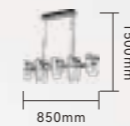

ORVELLA

24144-5L
Item Size: 850*H1500mm
Power: LED 40W

8684504707980