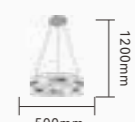

DAXORA

LIGHT LUXURY SERIES

Its unique design, novel style, modern romantic style with the unique and noble elegant temperament.

24173-2P
Item Size: $\Phi 600 \times H1500$ mm
Power: LED 240W

8684504708963

24173-50
Item Size: $\Phi 500 \times H1200$ mm
Power: LED 120W

8684504708956