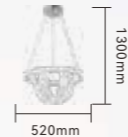

JANORIA

24189-4L

Item Size: 880*320*H1300mm
Power: LED 92W

8684504709526

24189-60

Item Size: Φ 520*H1300mm
Power: LED 53W

8684504709519

24189-50

Item Size: Φ 480*H1300mm
Power: LED 45W

8684504709502