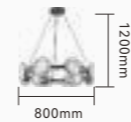

ELVORY

24172-12Y

Item Size: Φ 800*H1200mm
Power: LED 140W