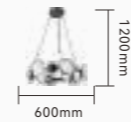

24172-9Y

Item Size: Φ 600*H1200mm
Power: LED 100W