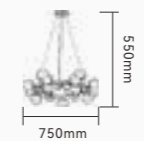

21067-16
Item Size: 950*H710mm
Power: LED