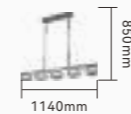

YOMIRA

MODERN SIMPLICITY

21069-5L

Item Size: 114*H850mm
Power: LED

8684504708499

21069-1W

Item Size: 240*H230mm
Power: LED

8684504708529