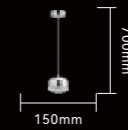

GEMMA
GOLD/ PLATİN

24061-01-GL
Item Size: 150*700mm
Power: LED