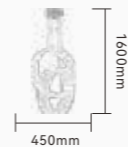

BRAVINA

24184-02

Item Size: Φ 450*H1600mm
Power: LED 60W

8684504709342

24184-01

Item Size: Φ 420*H1400mm
Power: LED 40W

8684504709359