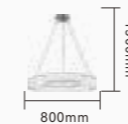

TYLORA

MODERN SIMPLICITY

24170-80

Item Size: Φ 800*H1500mm
Power: LED 3000K

8684504708833

24170-60

Item Size: Φ 600*H1200mm
Power: LED 3000K

8684504708826