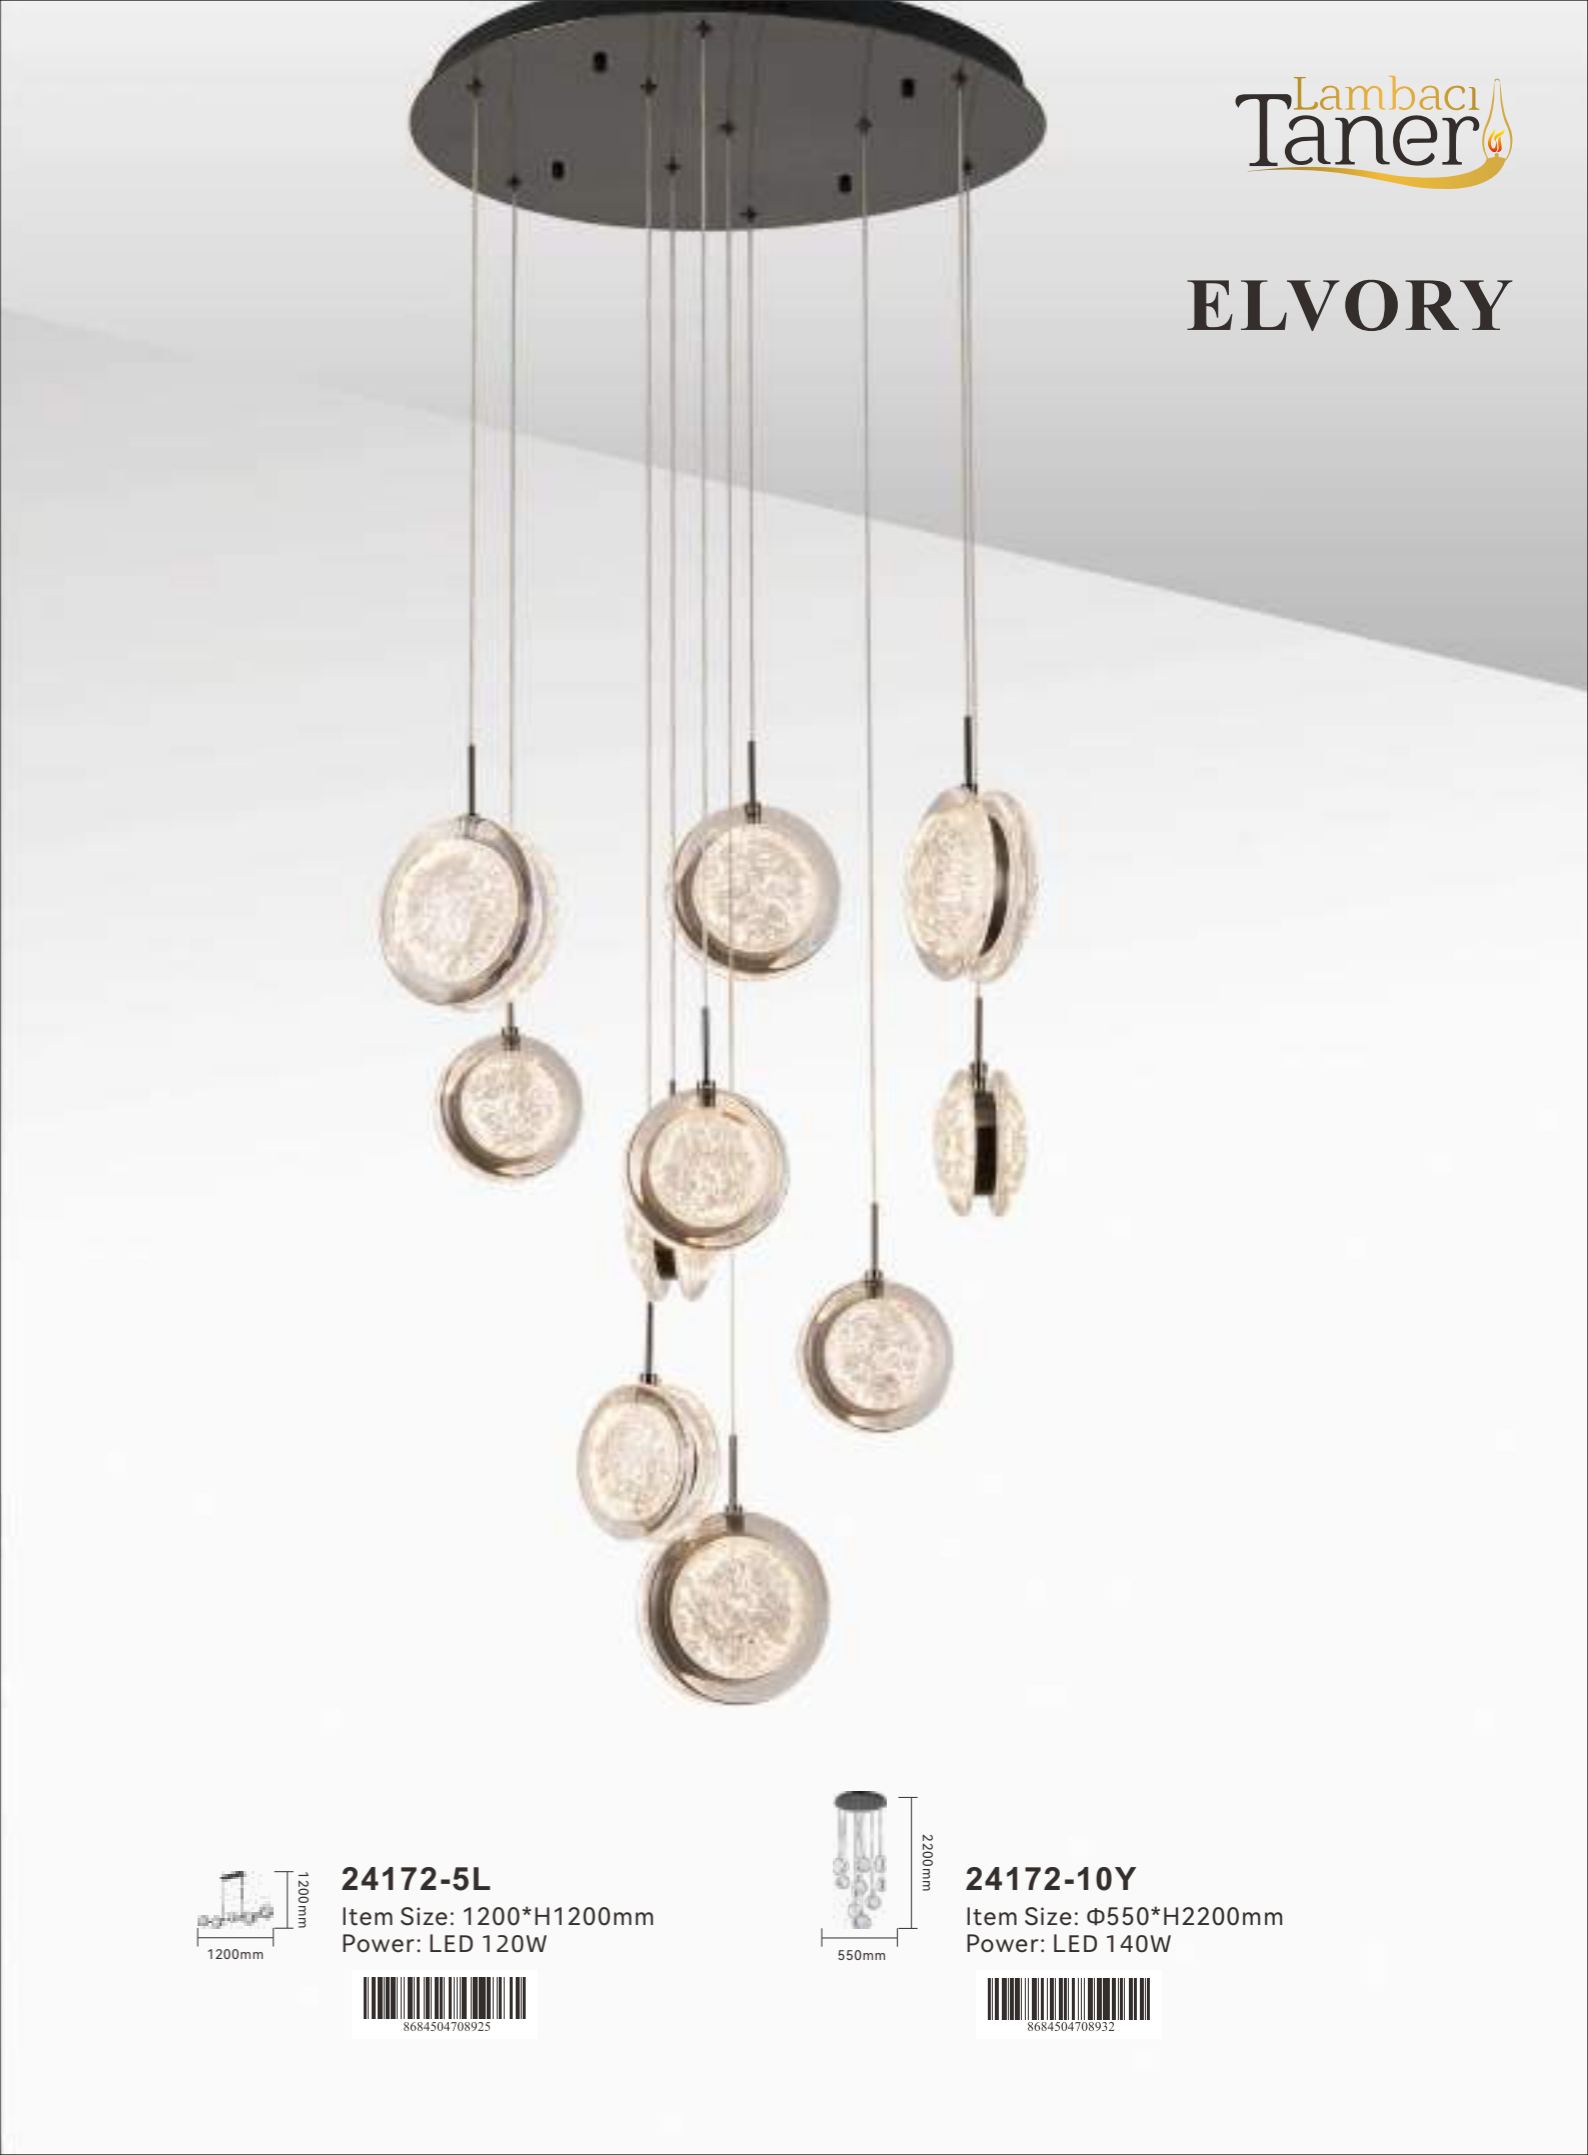

ELVORY

24172-5L

Item Size: 1200*H1200mm
Power: LED 120W

8684504708925

24172-10Y

Item Size: Φ 550*H2200mm
Power: LED 140W

8684504708932